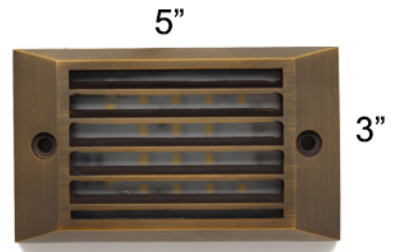

**PRODUCT SPECIFICATION SHEET**

**LBE-303-AB**

**LARGE INTEGRATED LED STEP LIGHT**

**Specifications:**

- Finish:** AB - Antique Bronze Face Plate. AB finish may vary due to toning process.
- Lens:** Clear heat resistant glass.
- Lamp:** Integrated 5 Watt LED 3000 Kelvin.
- Wiring:** Prewired with 10-ft of 18-2 direct burial wire. Wire connectors available seperately.
- Mounting:** Mount directly onto stone or wall.
- Transformer:** 12V Transformer required.
- Warranty:** 1 year limited warranty on LED.

**LBE-304-AB**

**SMALL INTEGRATED LED STEP LIGHT**

**Specifications:**

- Finish:** AB - Antique Bronze Face Plate. AB finish may vary due to toning process.
- Lens:** Clear heat resistant glass.
- Lamp:** Integrated 2 Watt LED 3000 Kelvin.
- Wiring:** Prewired with 10-ft of 18-2 direct burial wire. Wire connectors available seperately.
- Mounting:** Mount directly onto stone or wall.
- Transformer:** 12V Transformer required.
- Warranty:** 1 year limited warranty on LED.