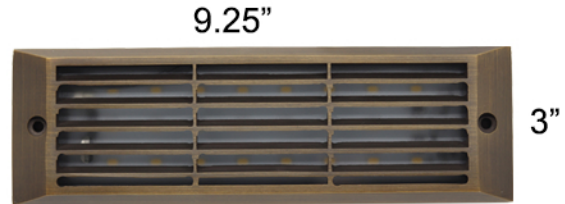

**PRODUCT SPECIFICATION SHEET**

**LBE-303-AB**

**LARGE INTEGRATED LED STEP LIGHT**

**Specifications:**

- Finish:** AB - Antique Bronze Face Plate. AB finish may vary due to toning process.
- Lens:** Clear heat resistant glass.
- Lamp:** Integrated 5 Watt LED 3000 Kelvin.
- Wiring:** Prewired with 10-ft of 18-2 direct burial wire. Wire connectors available seperately.
- Mounting:** Mount directly onto stone or wall.
- Transformer:** 12V Transformer required.
- Warranty:** 1 year limited warranty on LED.

**LBE-304-AB**

**SMALL INTEGRATED LED STEP LIGHT**

**Specifications:**

- Finish:** AB - Antique Bronze Face Plate. AB finish may vary due to toning process.
- Lens:** Clear heat resistant glass.
- Lamp:** Integrated 2 Watt LED 3000 Kelvin.
- Wiring:** Prewired with 10-ft of 18-2 direct burial wire. Wire connectors available seperately.
- Mounting:** Mount directly onto stone or wall.
- Transformer:** 12V Transformer required.
- Warranty:** 1 year limited warranty on LED.